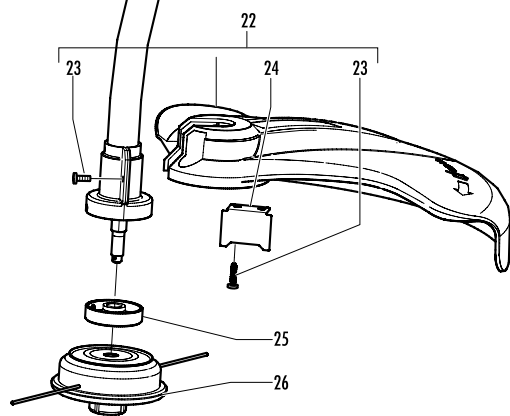

brand	PARTNER

date	FEB/04	SHEET 1/4

Model	Prefix
B 300J	01

Product number
953900510

FIGURE 3