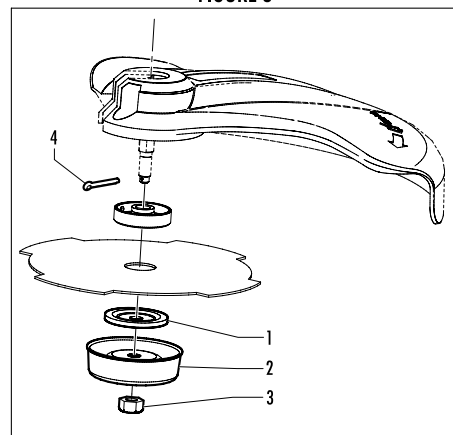

brand	PARTNER

date	FEB/04	SHEET 1/4

Model	Prefix
B 300J	01

Product number
953900510

FIGURE 3