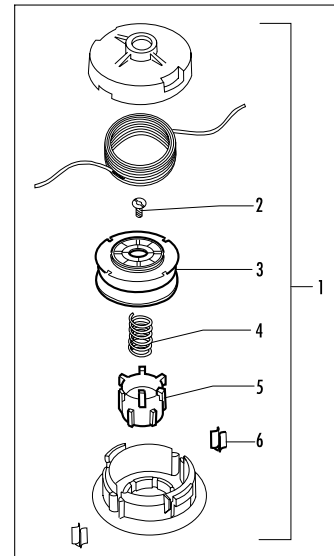

brand	PARTNER

date	FEB/04	SHEET 1/4

Model	Prefix
B 300J	01

Product number
953900510

FIGURE 2